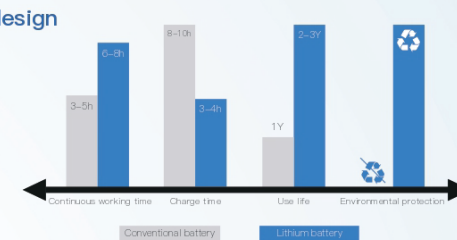

New large-capacity lithium battery design

Support AC/DC power supply, no restrictions in the environment.

It adopts the design of lithium battery, which is green environmental protection, light weight, small size, short charging time and long service life.