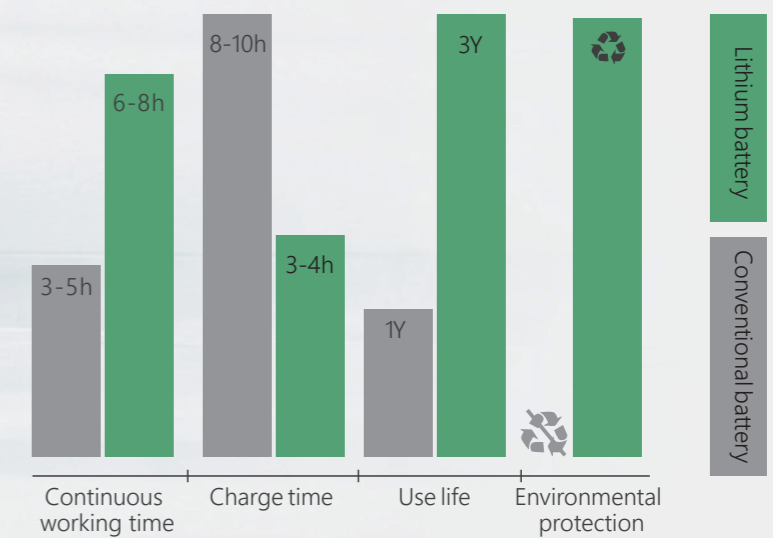

## Light Weight and Flexibility

Compact structure, in narrow space, MobileCooper can achieve full circle rotation, easy movement.

New folding stand design, when radiographer drives the equipment, the line of sight is not covered, can look straight ahead of the road, avoiding collision.

## New Power Design

Dual power supply, exposure under either wall current or lithium battery.

It is equipped with dynamic lithium battery, which has the advantages of green environment, light weight, small volume, greatly shortened charging time, and increase longevity.