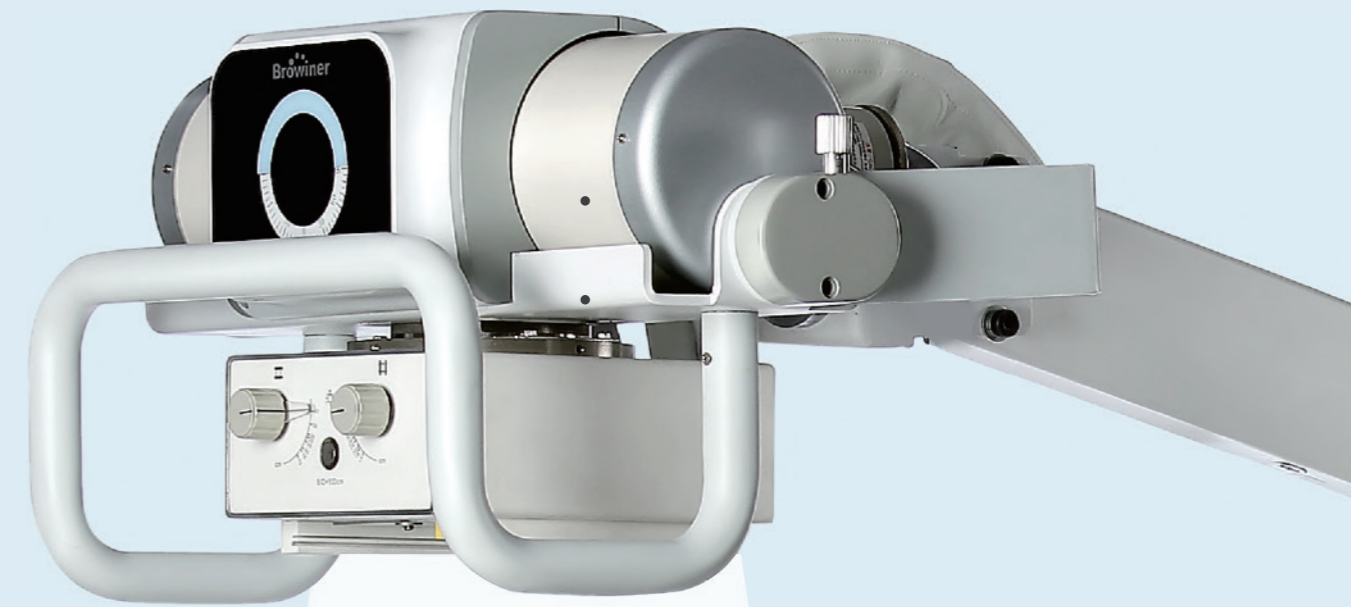

# MobileCooper

Mobile Digital X-ray System

MobileCooper is an economic and practical mobile digital X-ray system, can be widely used in radiology, orthopedic, medical examination department, emergency room, intensive care unit, operating room and neonatal pediatrics, it fully meet the demand of hospital digital radiography.

## High-index Image Chain

40kW High power & high voltage generator and large heat capacity of X-ray tube provide strong foundation for output.

Wireless flat panel detector is free from cable and makes position more flexible. High pixel provides solid foundation for high quality images.

## Light Weight and Flexibility

Compact structure, in narrow space, MobileCooper can achieve full circle rotation, easy movement.

New folding stand design, when radiographer drives the equipment, the line of sight is not covered, can look straight ahead of the road, avoiding collision.

One-button switchgear.

Rich peripheral interfaces.

17-inch capacitive touch screen:  
Quick setting of exposure  
parameters, timely image display,  
immediate image processing,  
and quick speed image storage  
and transmission.